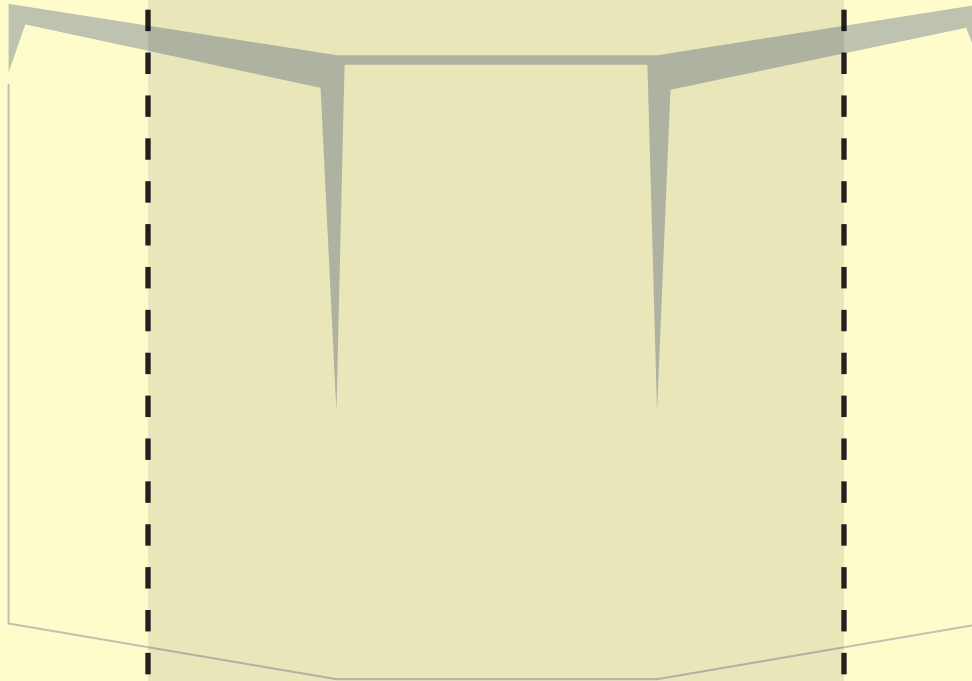

Front of Inner Flap

Inner panel will trim a hair smaller.

Back Panel

Standard Tri-Fold 8.375 x 10.875" We-Print TEMPLATE

**3.625
x 8.375"**
All Panels

Front Panel

Live Area = 7.875 x 10.375"
Margins = .25"
Bleed = .125"

Delete this layer before exporting

Inner Front Flap

Inner Back Cover

Back of Inner Panel

Inner panel will trim a hair smaller.

 .125" BLEED
 .25" MARGIN

**3.625
x 8.375"**
All Panels

Live Area = 7.875 x 10.375"
Margins = .25"
Bleed = .125"