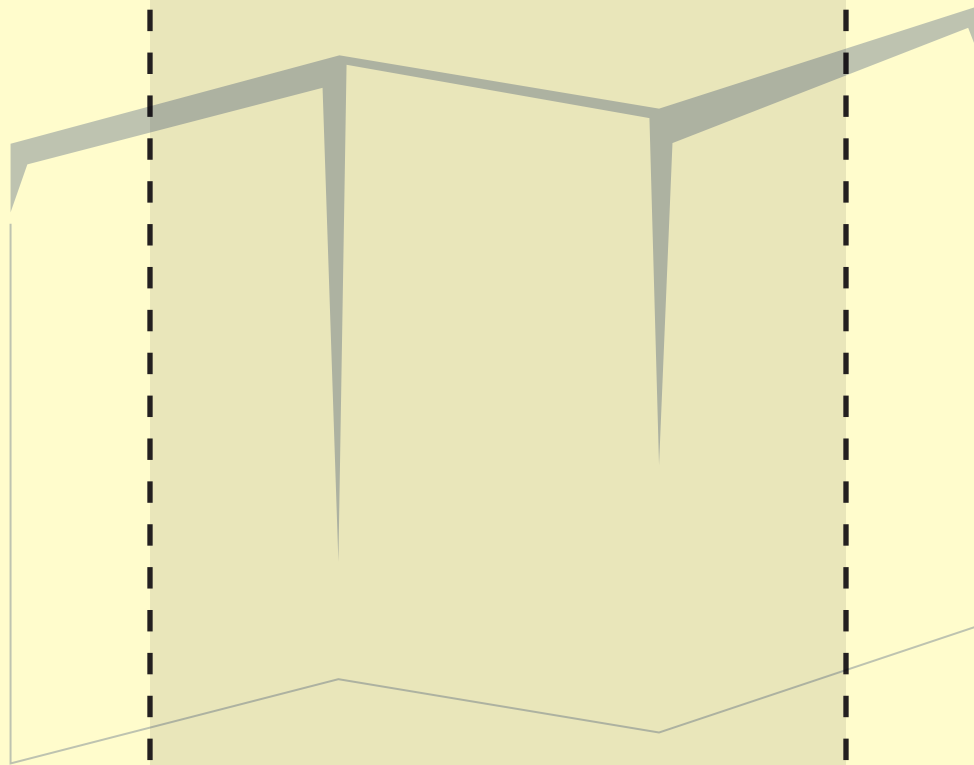

# We-Print TEMPLATE

 .125" BLEED

 .25" MARGIN

3.625  
x 8.375"

All Panels

Live Area = 7.875 x 10.375"

Margins = .25"

Bleed = .125"

Delete this layer before exporting

**Inner Front Cover**

**Front of Center**

**Back Cover**

 .125" BLEED  
 .25" MARGIN

**3.625  
x 8.375"**  
All Panels

Live Area = 7.875 x 10.375"  
Margins = .25"  
Bleed = .125"

Delete this layer before exporting

Inner panel will trim a hair smaller.