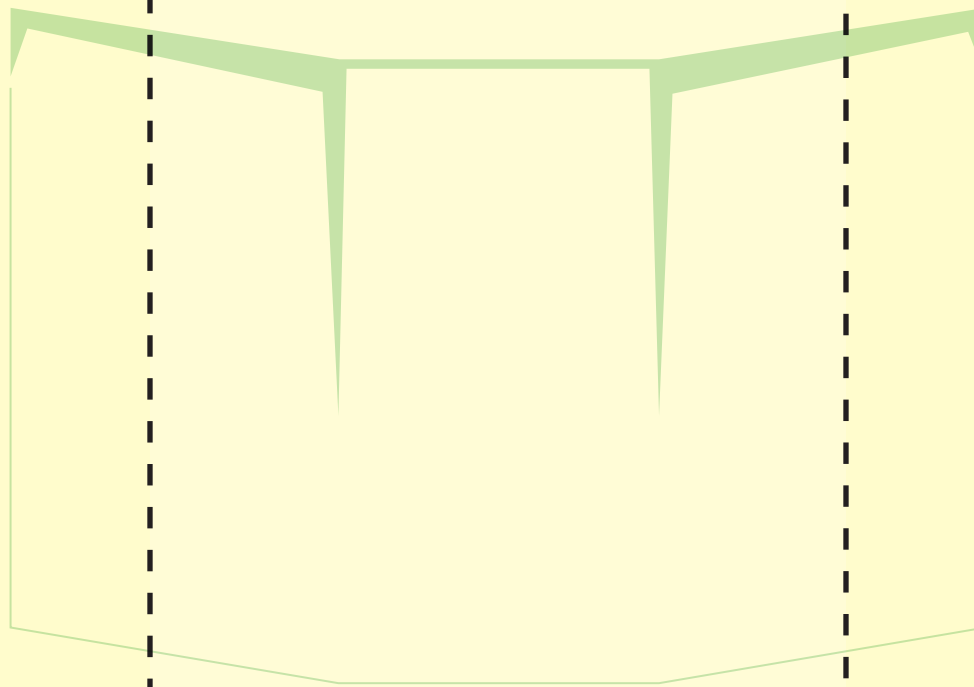

Front Inner Flap

Back Cover

Front Cover

Inner panel will trim a hair smaller.

**JUMBO
Tri-Fold
9.5 x 10.875"
We-Print
TEMPLATE**

 .125" BLEED
 .25" MARGIN

**3.625
x 9.5"**
All Panels

Live Area = 9 x 10.375"
Margins = .25"
Bleed = .125"

Delete this layer before exporting

Inner Front Cover

Inner Back Cover

Back Inner Flap

 .125" BLEED
 .25" MARGIN

3.625
x 9.5"
All Panels

Live Area = 7.875 x 10.375"
Margins = .25"
Bleed = .125"

Delete this layer before exporting

Inner panel will trim a hair smaller.